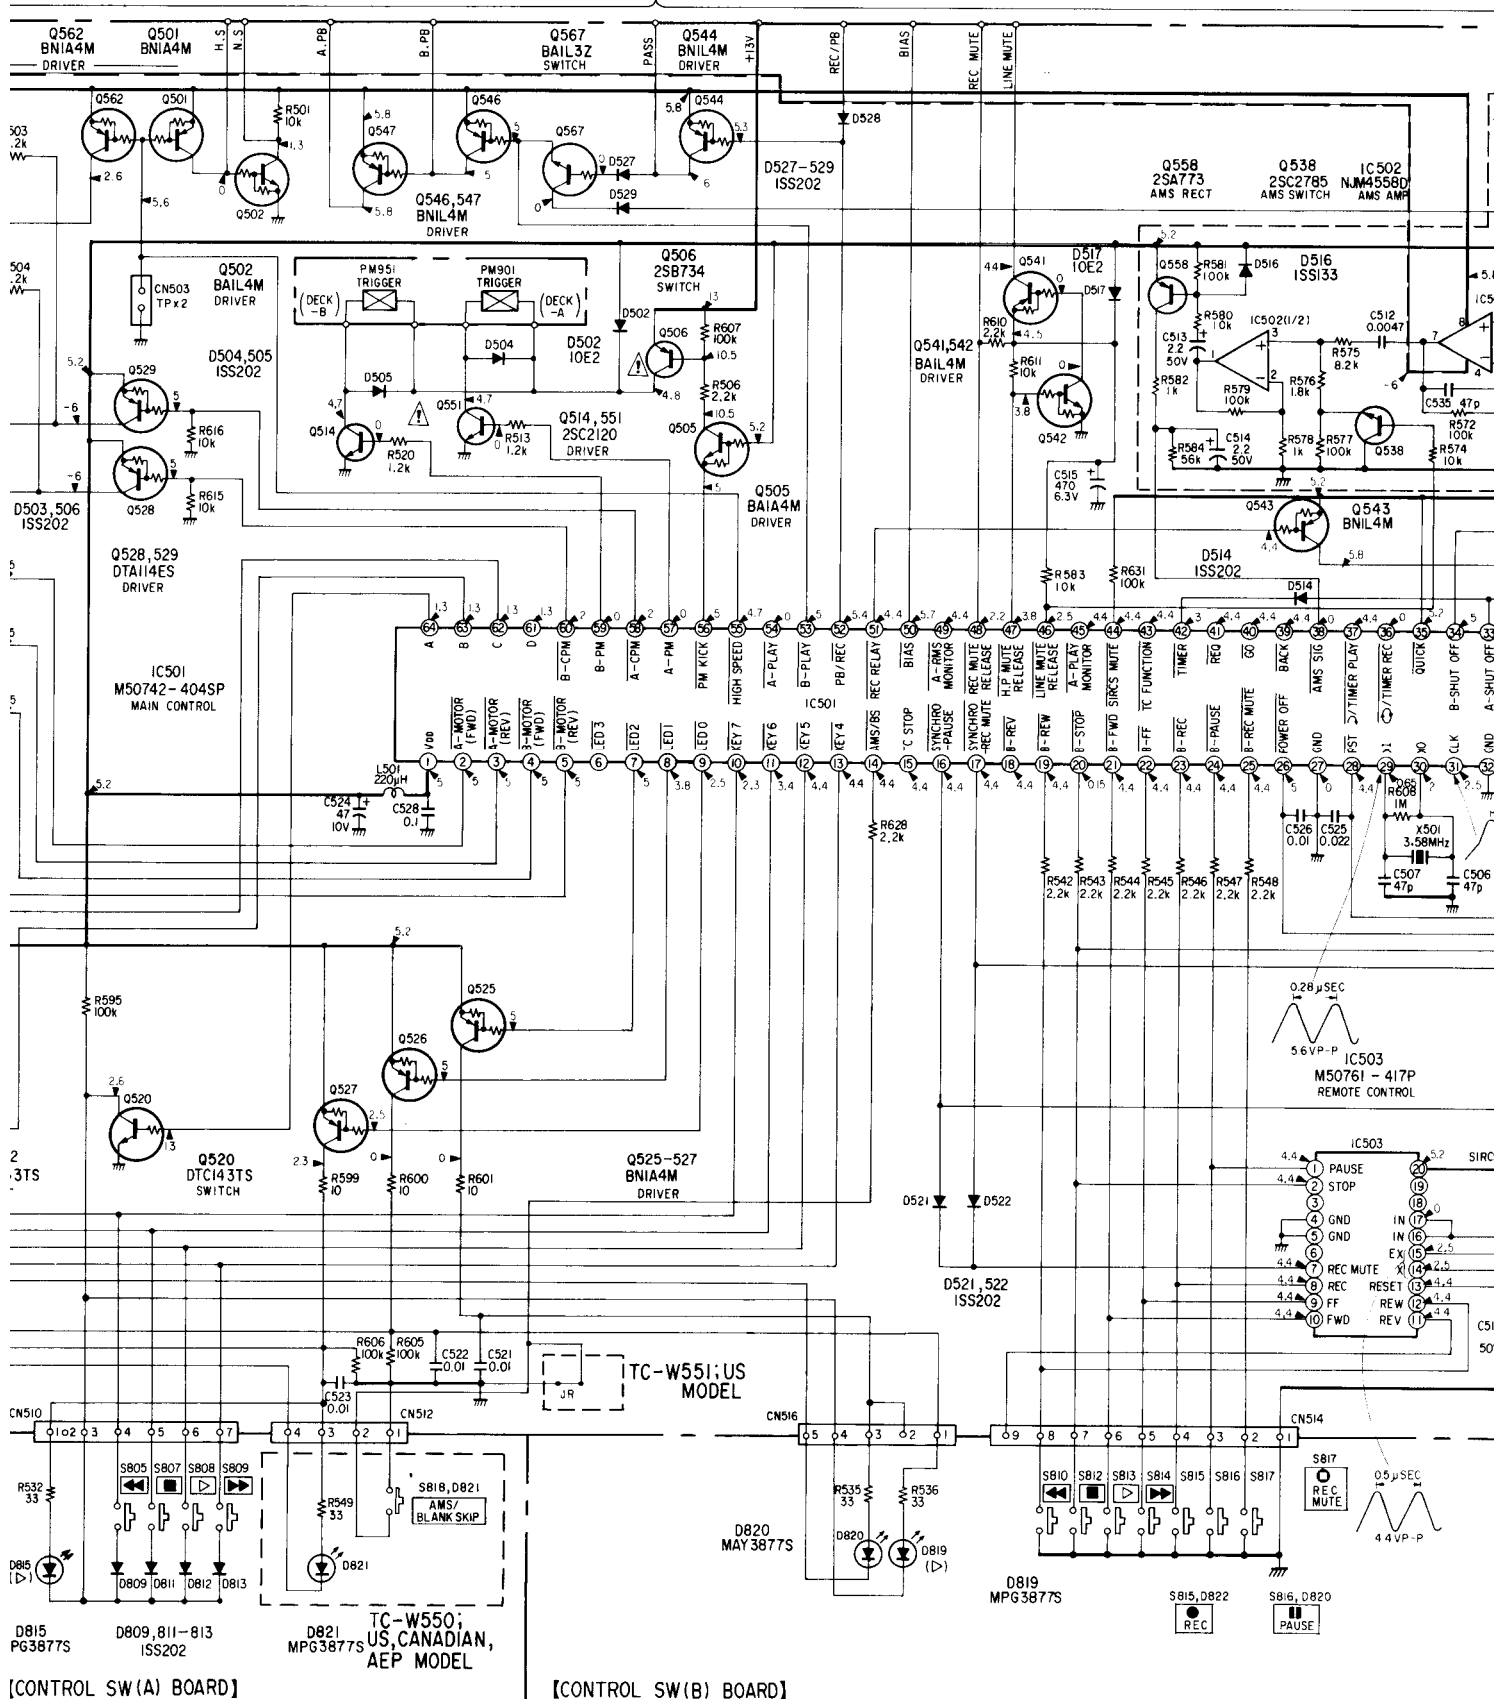

TC-W550/W551

TC-W550;
US, CANADIAN, AEP

[HEADPHONE BOARD]

[LED LEVEL METER BOARD]

D901-904
TC-W550/W551; D905-907
SEL2510C SEL2210W
[PEAK LEVEL METER LEFT]

IC901, 911
IR2E02
METER
DRIVE

D911-914
TC-W550/W551; D915-917
SEL2510C SEL2210W
[PEAK LEVEL METER RIGHT]

[DETECTION SW (A) BOARD]

[DETECTION SW (B-1) BOARD (1/2)]

[DUBBING SW BOARD]

US MODEL
TC-W550;
CANADIAN, AEP
MODEL
[FUSE BOARD] *NOT REPLACEMENT BUILT IN TRANSFORMER
TC-W550/W551:

W550/W551

25

26

27

28

29

30

31

32

TO AUDIO BOARD (1/2)

[CONTROL SW (A) BOARD]

[CONTROL SW (B) BOARD]