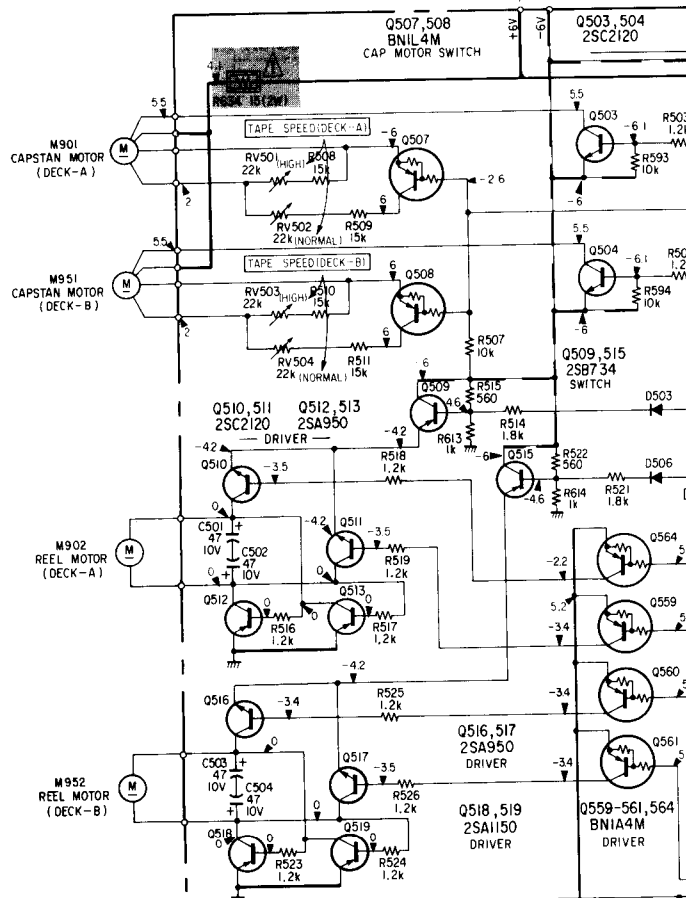

TC-W550/W551

TC-W550;
US, CANADIAN, AEP

[HEADPHONE BOARD]

[LED LEVEL METER BOARD]

D901-904
TC-W550/W551; D905-907
SEL2510C SEL2210W
[PEAK LEVEL METER LEFT]

IC901, 911
IR2E02
METER
DRIVE

D911-914
TC-W550/W551; D915-917
SEL2510C SEL2210W
[PEAK LEVEL METER RIGHT]

[DETECTION SW (A) BOARD]

[DETECTION SW (B-1) BOARD (1/2)]

[DUBBING SW BOARD]

US MODEL
TC-W550;
CANADIAN, AEP
MODEL
[FUSE BOARD] *NOT REPLACEMENT BUILT IN TRANSFORMER
TC-W550/W551:

W550/W551

25

26

27

28

29

30

31

32

TO AUDIO BOARD (1/2)

[CONTROL SW (A) BOARD]

[CONTROL SW (B) BOARD]