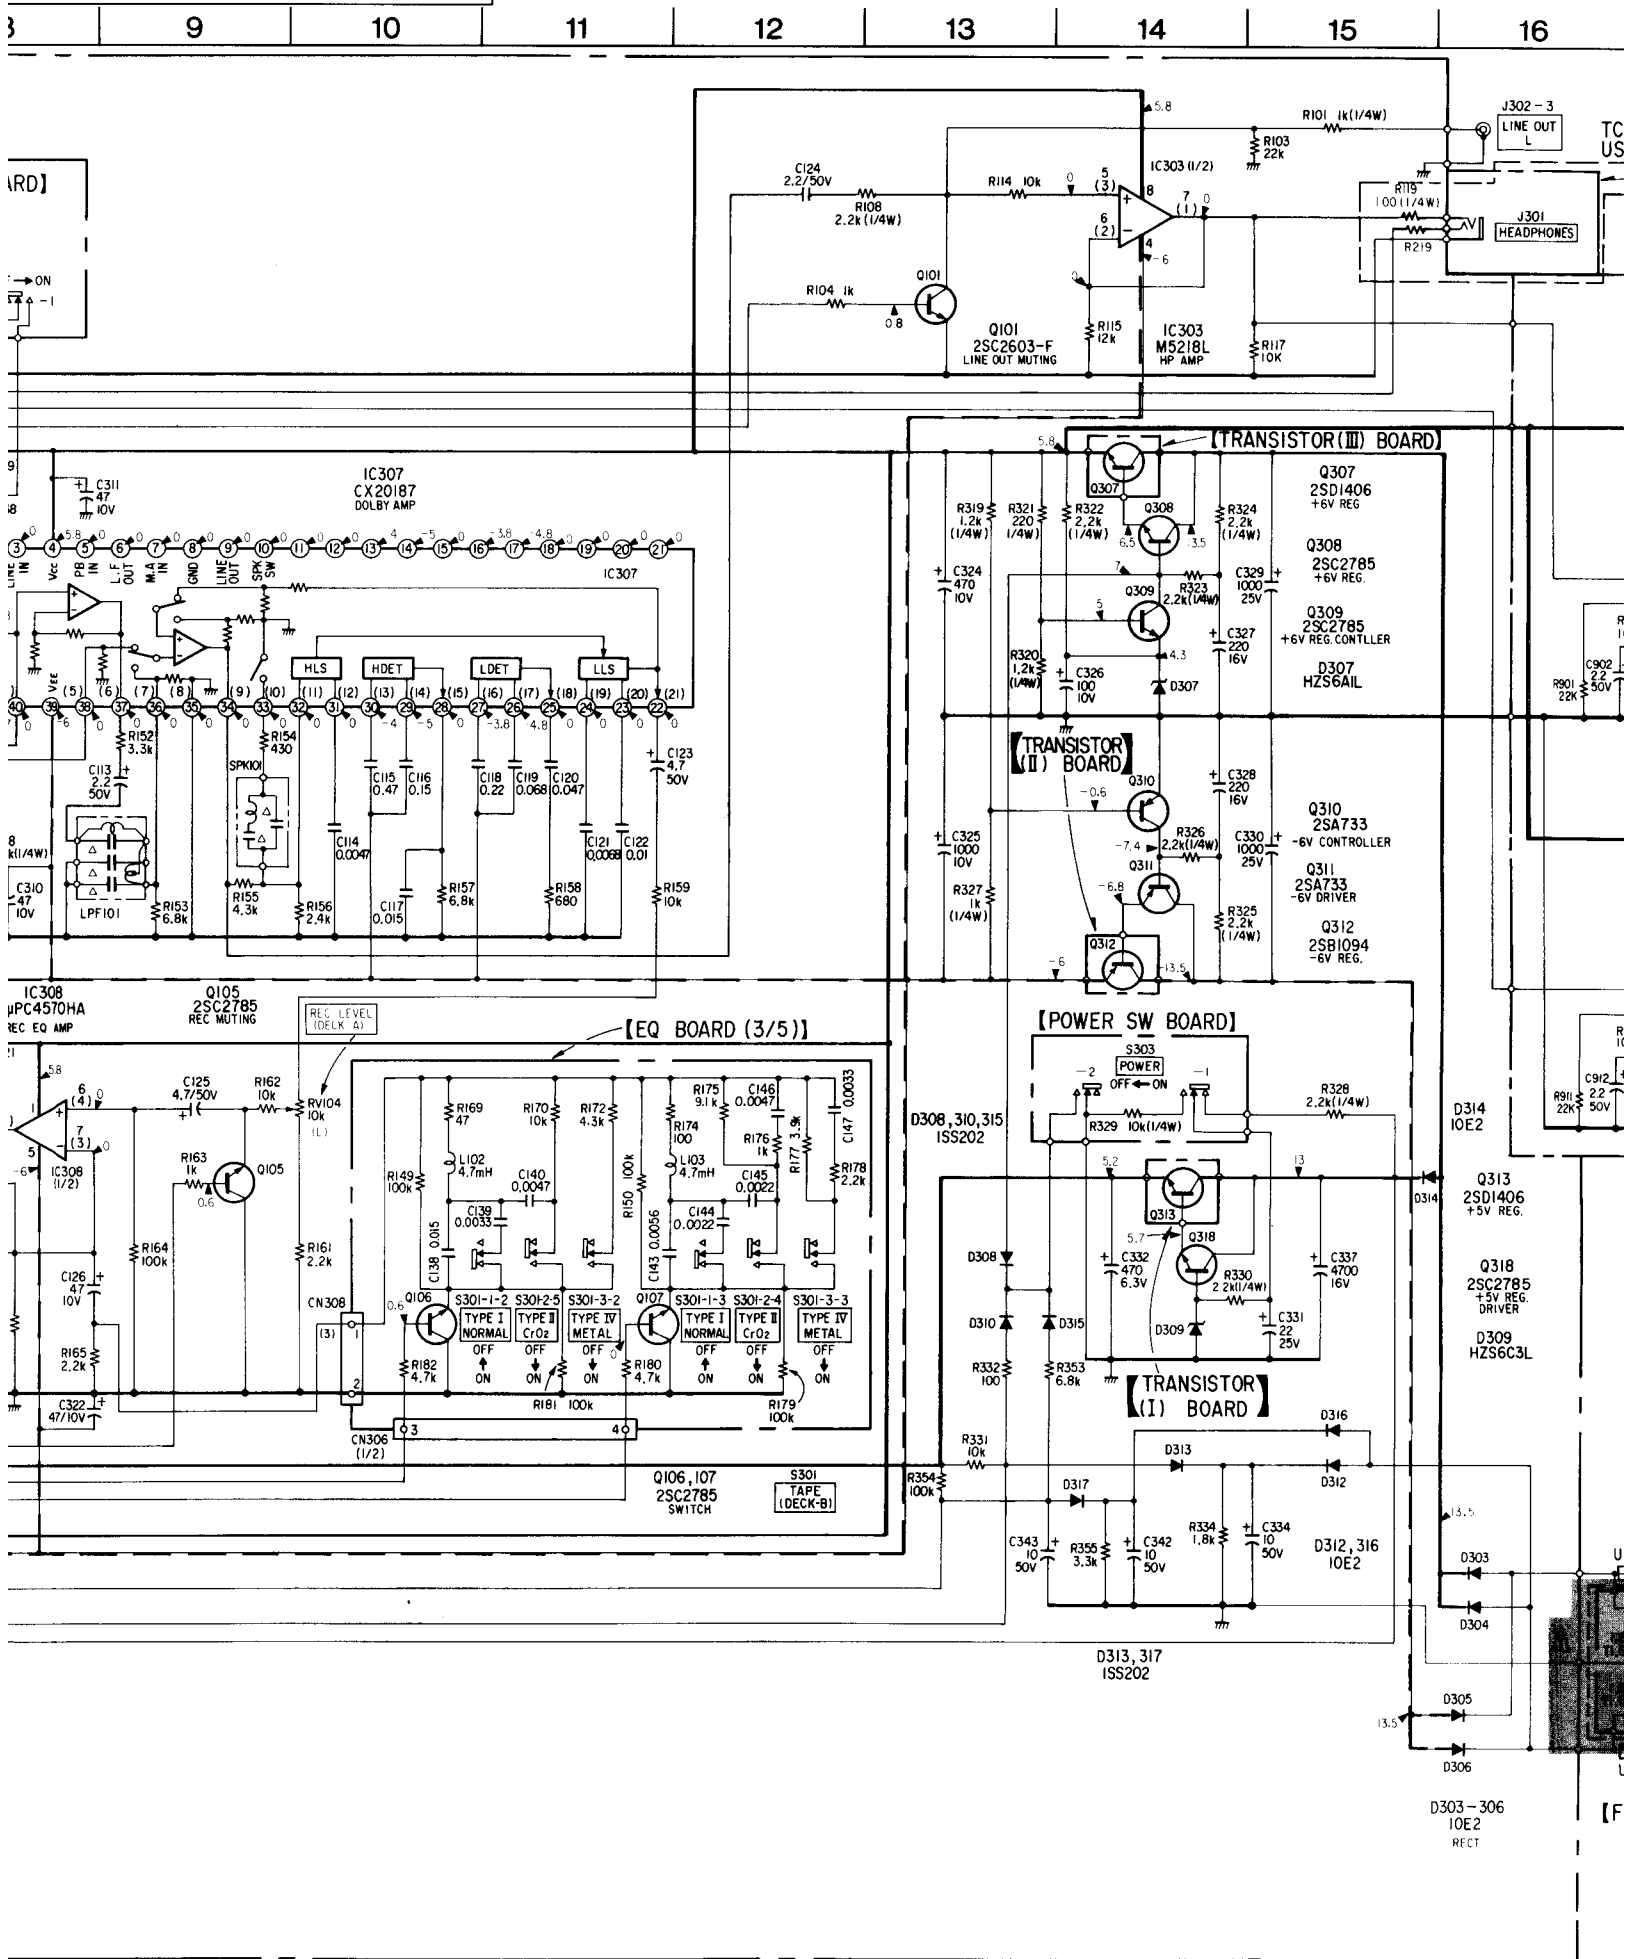

TC-W550/W551

TC-W550;
US, CANADIAN, AEP

[HEADPHONE BOARD]

[LED LEVEL METER BOARD]

D901-904
TC-W550/W551; D905-907
SEL2510C SEL2210W
[PEAK LEVEL METER LEFT]

IC901, 911
IR2E02
METER
DRIVE

D911-914
TC-W550/W551; D915-917
SEL2510C SEL2210W
[PEAK LEVEL METER RIGHT]

[DETECTION SW (A) BOARD]

[DETECTION SW (B-1) BOARD (1/2)]

[DUBBING SW BOARD]

US MODEL
TC-W550;
CANADIAN, AEP
MODEL
[FUSE BOARD] *NOT REPLACEMENT BUILT IN TRANSFORMER
TC-W550/W551:

W550/W551

25

26

27

28

29

30

31

32

TO AUDIO BOARD (1/2)

[CONTROL SW (A) BOARD]

[CONTROL SW (B) BOARD]