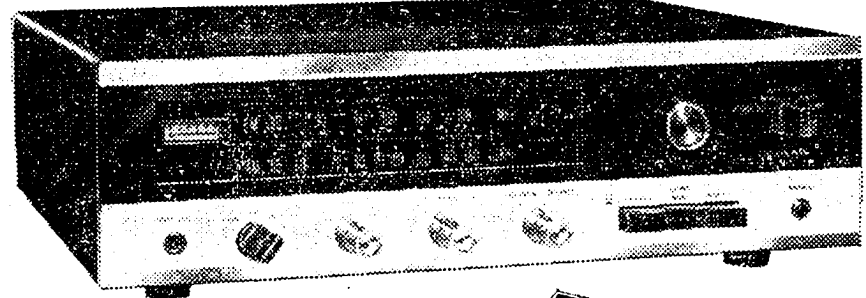

LAFAYETTE Garrard Solid-State AM-FM Stereo Hi-Fi Phono System

Featuring the Lafayette LR-20
 AM-FM Stereo System

the complete system **144⁹⁵**

See FREE Offer Below

Complete System Includes:

- Lafayette LR-20 Stereo System—a deluxe component powered by 26 transistors, 18 diodes and 4 thermistors. Features two full-range 6½" speakers mounted in separate oiled walnut wood speaker systems. Enjoy AM-FM-FM stereo radio performance. Control unit is housed in a handsome simulated walnut metal enclosure.*
- Garrard Model 30 4-Speed Automatic Turntable with cartridge with Diamond LP Stylus.
- Simulated Black Leather Base with silver trim.

Complete System Includes:

- Lafayette LR-100 50-Watt Solid-State AM-FM Stereo Receiver—Offers full-range, full-fidelity sound for all your stereo needs. Features automatic FM stereo switching and stereo indicator light. Complete with attractive simulated walnut grain vinyl-clad metal case.*
- Garrard Model 40B 4-Speed Automatic Turntable with attractive base.*
- Pickering P/ATE-1 Elliptical Stereo Cartridge with Diamond Stylus.
- 2 Lafayette Criterion 25A 25-Watt 2-Way Speaker Systems—each cabinet with an 8" woofer and a 2½" tweeter. Oiled walnut finish on all four sides. Compact too... only 12½x10¼x7"D.