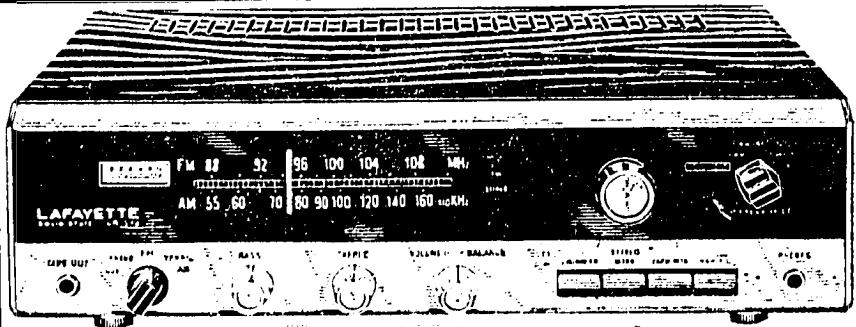

LAFAYETTE Rectilinear Pickering Garrard 100-Watt AM-FM Stereo Hi-Fi Phono System

Featuring the Lafayette LR-775
100-Watt† AM-FM Stereo Receiver

the complete system **389⁹⁵**

You Save 63.95
from individual component prices

Complete System Includes:

- Lafayette LR-775 AM-FM Stereo Receiver—100 watts of stereo power PLUS automatic FM stereo switching PLUS stereo indicator light PLUS pushbutton function switches PLUS AM and FM stereo tuners. Complete with case.*
- Garrard Model 40B 4-Speed Automatic Turntable with attractive matching base.*
- Pickering P/ATE-1 Elliptical Diamond Stylus Stereo Cartridge.
- 2 Rectilinear Mini-III 3-Way Acoustic-Suspension Speaker Systems—a compact bookshelf enclosure reproducing sound without boom or boxy effect and offering excellent dispersion characteristics. Finished in rich, hand-rubbed oiled walnut. Only 12"H, 19"W, 9½"D. 100db at 4 ohms.

See FREE Offer Below

FREE!

Lafayette SP-55 Stereo Headphones, Reg. 11.95

FREE with purchase of LR-775 System, LR-100 System or LR-20 System

LAFAYETTE SOLID-STATE AMPLIFIER RECEIVER TUNER GUARANTEE
2 year repair guarantee against defects in material and workmanship.

CRITERION 5-YR. SPEAKER GUARANTEE
5-year repair guarantee against defects in material and workmanship on all Criterion speakers.

PHONE ORDERS ONLY	N.Y.C. - All Hours 866-0110	MANHATTAN 45 Warren St. Open Mon. through Fri. 'til 6:00 PM	MANHATTAN 17 Union Sq. West Open Thurs., Fri. 'til 7:00 P.M.	MANHATTAN 71 W. 45 St. Open Thurs., Fri. 'til 9:00 P.M.	BROOKLYN 2265 Bedford Ave., Open Mon., Thurs., Fri. 'til 9:30 P.M.	JAMAICA 165 081 Liberty Ave., Open Mon., Thurs., Fri. 'til 8:45 P.M.	HEMPSTEAD 100 No. Franklin St. Open Mon., Thurs., Fri. 'til 9:30 PM	Other Locations: NEW YORK • Buffalo • P. Hunter NEW JERSEY • Newark • Elizabeth • Totowa MASS. • Boston • Natick • Saugus CONN. • Hamden • W. Hartford MD. • Baltimore • Mt. Rainier VA. • Falls Church PENN. • Philadelphia • Pittsburgh • King of Prussia • Monaca • Lancaster
	Outside N.Y.C. 516 921-7500	LAKE GROVE/SMITHTOWN 2848 Middle Country Rd. Open Mon. through Fri. 'til 9:30 P.M.	SYOSSET 111 Jericho Tpke. Open Mon., Thurs., Fri. 'til 9:30 P.M.	LYNBROOK 381 Sunrise Hwy. Open Mon., Thurs., Fri. 'til 9:30 P.M.	NEW ROCHELLE 218 North Ave. Open Mon., Thurs., Fri. 'til 9:00 P.M.	SCARSDALE 691 Central Ave. Open Mon. through Fri. 'til 9:30 P.M.	PARAMUS, N.J. 142 Route 17 Open Mon. through Fri. 'til 9:30 P.M.