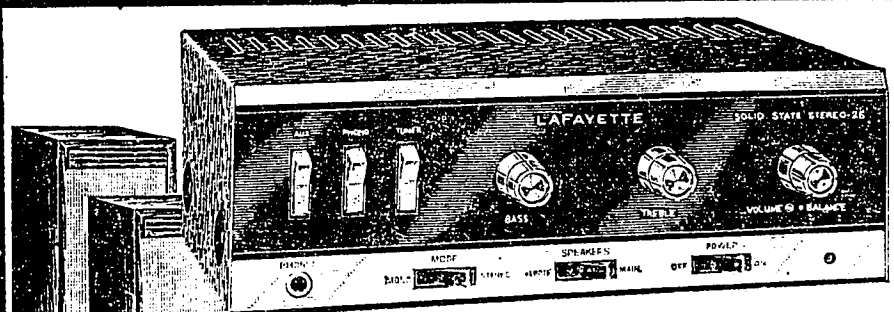

LAFAYETTE RADIO ELECTRONICS

LAFAYETTE Garrard Quality Stereo Hi-Fi Phono System

Featuring the Lafayette "Stereo 25"
 20-Watt Stereo Amplifier

the complete system **99⁹⁵**

Complete System Includes:

- Lafayette "Stereo 25" 20-Watt Stereo Amplifier. A compact solid-state amplifier with unusual versatility and amazing capability. Features inputs and outputs for all your stereo requirements, including remote speaker outputs. Complete with attractive case.
- Garrard Model 30 4-Speed Automatic Turntable with cartridge with Diamond LP-Stylus.
- Simulated Black Leather Base with silver trim.
- 2 Lafayette "Minuette-II" 2-Way Speaker Systems—each cabinet with 5x7" woofer and 2½" tweeter for exceptionally fine music quality. Oiled walnut finish on all four sides. Compact too... only 15½x9½x6".

LAFAYETTE Garrard Solid-State AM-FM Stereo Hi-Fi Phono System

Featuring the Lafayette LR-20
 AM-FM Stereo System

the complete system **144⁹⁵**

See FREE Offer Below

Complete System Includes:

- Lafayette LR-20 Stereo System—a deluxe component powered by 26 transistors, 18 diodes and 4 thermistors. Features two full-range 6½" speakers mounted in separate oiled walnut wood speaker systems. Enjoy AM-FM-FM stereo radio performance. Control unit is housed in a handsome simulated walnut metal enclosure.*
- Garrard Model 30 4-Speed Automatic Turntable with cartridge with Diamond LP Stylus.
- Simulated Black Leather Base with silver trim.