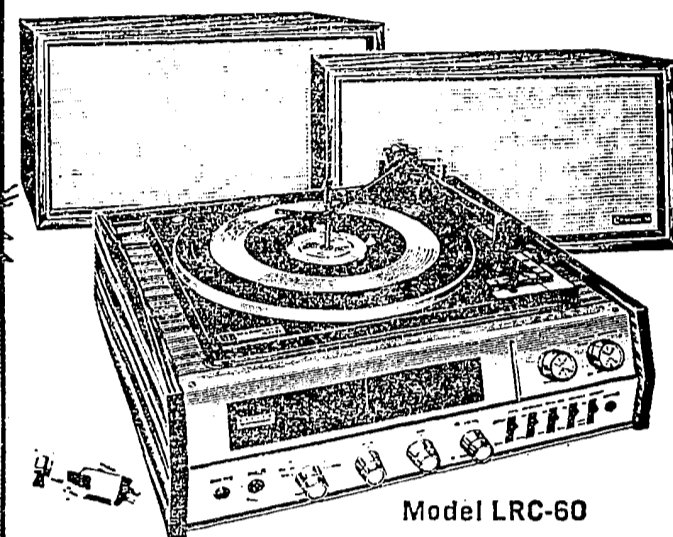

Model LRC-60

Sale! 249⁸⁸

99-9937WXM*

Save Over **$20.00**

- Powerful 75-Watt[†] AM-FM Stereo Receiver featuring IC's and FET's
- Famous BSR McDonald 500 4-Speed Automatic Stereo Turntable
- Dependable Pickering V15/AC-3 Diamond Stylus Stereo Cartridge with Integrated Dustomatic Brush
- 2 "Criterion 50" 2-Way Bookshelf Speaker Systems—each with 8" woofer and 4" Tweeter
- Superbly Crafted Oiled Walnut Wood Cabinets

[†] IHF ± 1 dB at 4 ohms. New industry standard.

LAFAYETTE Model RK-710 Solid-State 7" Portable Recorder

SALE!
45⁸⁸

99-1543WX*

Our Lowest Price Ever