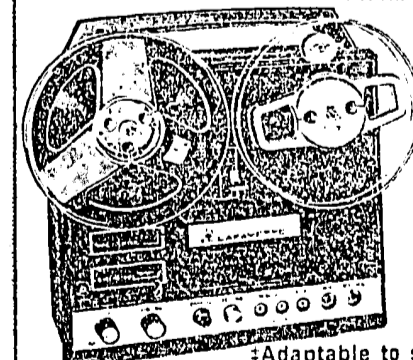

SALE!
65⁸⁸

99-1527WX*

Our Lowest Price Ever

- Adaptable to stereo playback
- For Vertical or Horizontal Operation
- 3 Speeds—1 7/8, 3 3/4, 7 1/2 ips
- 3-Digit Tape Counter w Reset Button
- Complete with Dynamic Mike, 3 Connecting Cables, 2 Rubber Caps, 7" Take-up Reel

Why buy your RCA Victor car stereo tape cartridges at a run-down crummy looking joint like this out in the middle of nowhere?