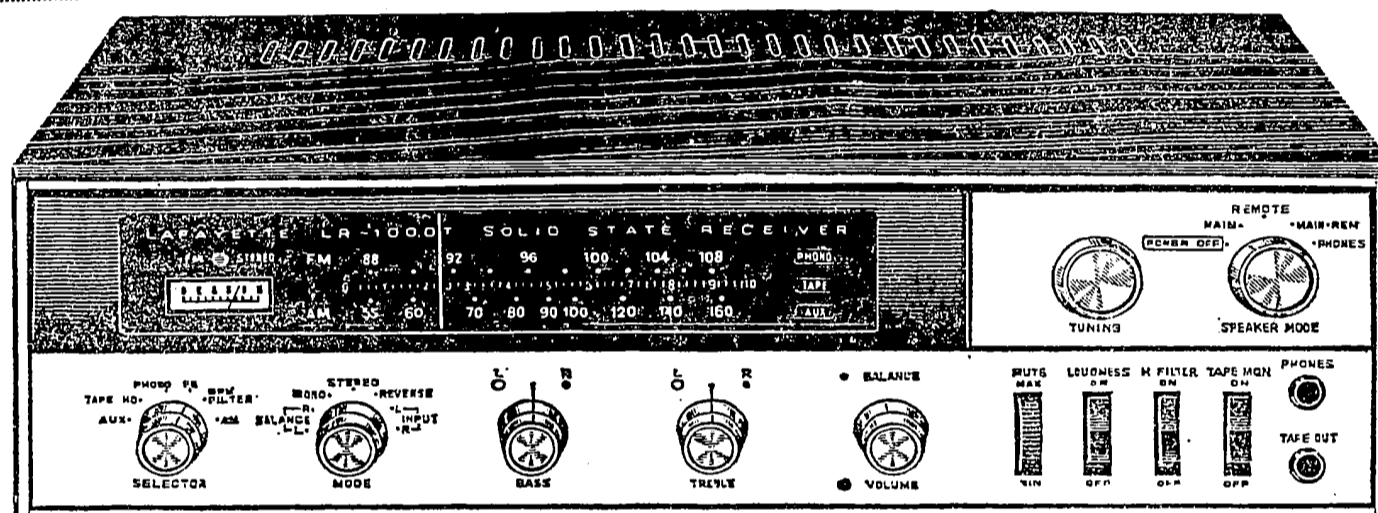

LAFAYETTE RADIO ELECTRONICS

6-Day Hi-Fi Sale Spectacular!

Sale Prices in effect through Sat., Mar. 15th

LAFAYETTE Model RK-880 Solid-State Professional 3-Head 4-Track Deck

SALE!
169⁸⁸

Save over **$20.00**

- Full Facilities for Stereo/Mono Record from Dynamic Mikes, Record Player, FM Stereo Tuner and Playback through External Amplifier and Speakers.
- Record Playback Selector Button for VU Meters.
- Complete with 4 Connecting Cables, 2 Rubber Reel Caps, 7" Take-up Reel.

99-1531WX*

For The First Time...Lafayette Combines its Fabulous LR-1000T with the Dramatic New Rectilinear Mini-III 3-Way Speaker System for One of the Most Outstanding Hi-Fi Systems

150-Watt[†] AM-FM Stereo Hi-Fi Phono System

Featuring the Lafayette LR-1000T 150-Watt[†] Solid-State AM-FM Stereo Super-Receiver

the complete system

399⁹⁵

You Save 73.40

from individual component prices

Complete System Includes:

- Lafayette LR-1000T AM-FM Stereo Receiver—150 watts of power with 4 Integrated Circuits, 2 Field-Effect Transistors, plus the exclusive Computer-Matic Circuit. Complete with a simulated walnut grain metal case.*
- Garrard Model 40/MK-II 4-Speed Automatic Turntable on a simulated black leather base with silver trim.*
- Pickering V15/AC-3 Diamond Stylus Stereo Cartridge with Integrated Dustomatic Brush.
- 2 Rectilinear Mini-III 3-Way Acoustic-Suspension Speaker Systems—a compact bookshelf enclosure reproducing sound without boom or boxy effect and offering excellent dispersion characteristics. Finished in rich, hand-rubbed oiled walnut. Only 12"H, 19"W, 9 1/2"D.

[†] IHF ± 1 dB at 4 ohms. New industry standard.

LAFAYETTE SOLID-STATE AMPLIFIER RECEIVER TUNER GUARANTEE 2 year repair guarantee against defects in material and workmanship. CRITERION 5-YR. SPEAKER GUARANTEE 5 year repair guarantee against defects in material and workmanship on all Criterion Speakers.

LAFAYETTE Deluxe 75-Watt[†] Compact Solid-State AM-FM Stereo Hi-Fi Music System with 2 Criterion 50 Bookshelf Speaker Systems