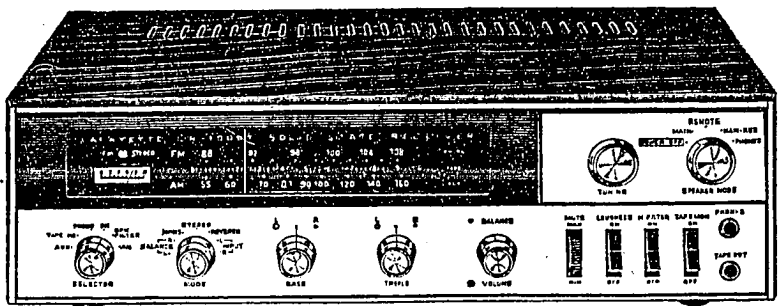

LAFAYETTE Rectilinear® Pickering Garrard

150-Watt AM-FM Stereo Hi-Fi Phono System

Featuring the Lafayette LR-1000T 150-Watt† Solid-State AM-FM Stereo Super-Receiver

the complete system **623⁹⁵**

You Save 88.95
from individual component prices

Complete System Includes:

- Lafayette LR-1000T AM-FM Stereo Receiver—150 watts of power with 4 Integrated Circuits, 2-Field-Effect Transistors, plus the exclusive Computer-Matic Circuit. Outstanding 1.65 µV IHF sensitivity. Complete with a simulated walnut grain metal case.*
- Garrard Model 40B 4-Speed Automatic Turntable with attractive matching base.*
- Pickering P/ATE-1 Elliptical Diamond Stylus Stereo Cartridge.
- 2 Rectilinear X Bookshelf 3-Speaker Systems—features a 10" woofer, 5" mid-range in its own separate enclosure, and a 2½" tweeter in each speaker system. Oiled walnut finish. Bookshelf size: 25x14x10¾".

†±1DB at 4 ohms at unusually low distortion level of 0.8% or less

Shop and Save at our Baltimore store: TOWSON, Loch Raven Plaza (815 Taylor Ave.)

PHONE ORDERS ONLY N.Y.C. — All Boro's 886-0110 Outside N.Y.C. 516 921-7500	MANHATTAN 45 Warren St. Open Mon. through Fri. 'til 6:00 PM	MANHATTAN 17 Union Sq. West Open Thurs., Fri. 'til 7:00 P.M.	MANHATTAN 71 W. 45 St. Open Thurs., Fri. 'til 9:00 P.M.	BROOKLYN 2265 Bedford Ave. Open Mon., Thurs., Fri. 'til 9:30 P.M.	JAMAICA 165-08 Liberty Ave. Open Mon., Thurs., Fri. 'til 8:45 P.M.	HEMPSTEAD 120 No. Franklin St. Open Mon., Thurs., Fri. 'til 9:00 P.M.	Other Locations: NEW YORK • Buffalo • Rochester NEW JERSEY • Newark • Plainfield • Totowa MASS. • Boston • Natick • Saugus CONN. • Hamden • W. Hartford MD. • Baltimore • Mt. Rainier VA. • Falls Church PENN. • Philadelphia • Pittsburgh • King of Prussia • Monroeville • Lancaster
	LAKE GROVE/SMITHTOWN 2848 Middle Country Rd. Open Mon. through Fri. 'til 9:30 P.M.	SYOSSET 111 Jericho Tpke. Open Mon., Thurs., Fri. 'til 9:30 P.M.	LYNBROOK 381 Sunrise Hwy. Open Mon., Thurs., Fri. 'til 9:30 P.M.	NEW ROCHELLE 218 North Ave. Open Mon., Thurs., Fri. 'til 9:00 P.M.	SCARSDALE 691 Central Ave. Open Mon. through Fri. 'til 9:30 P.M.	PARAMUS, N.J. 182 Route 17 Open Mon. through Fri. 'til 9:30 P.M.