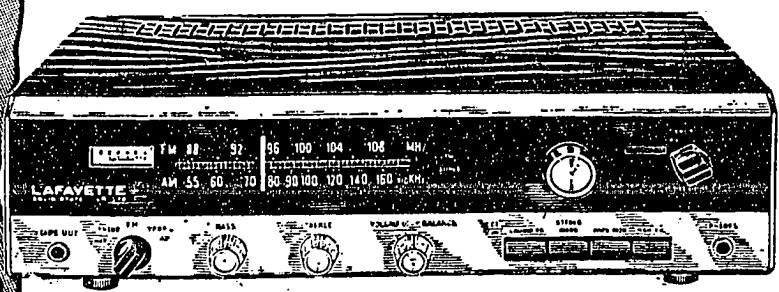

LAFAYETTE Dynaco Pickering Garrard

100-Watt AM-FM Stereo Hi-Fi Phono System

Featuring the Lafayette LR-775 100-Watt† AM-FM Stereo Receiver

The Complete System **372⁹⁵**

You Save 61.85
from individual component prices

Complete System Includes:

- Lafayette LR-775 AM-FM Stereo Receiver—100 watts of stereo power PLUS automatic FM stereo switching PLUS stereo indicator light PLUS pushbutton function switches PLUS AM and FM stereo tuners. Outstanding 1.7 µV IHF sensitivity. Complete with case.*
- Garrard Model 40B 4-Speed Automatic Turntable with Attractive Matching base.*
- Pickering P/ATE-1 Elliptical Diamond Stylus Stereo Cartridge.
- 2 Dynaco A-25 Aperiodic Loudspeaker Systems—non-resonant aperiodic design combined with acoustic-impedance principle for uniform wide-range response. Uses 10" woofer and new soft-dome tweeter. Oiled walnut finish. 20x11½x10"D.