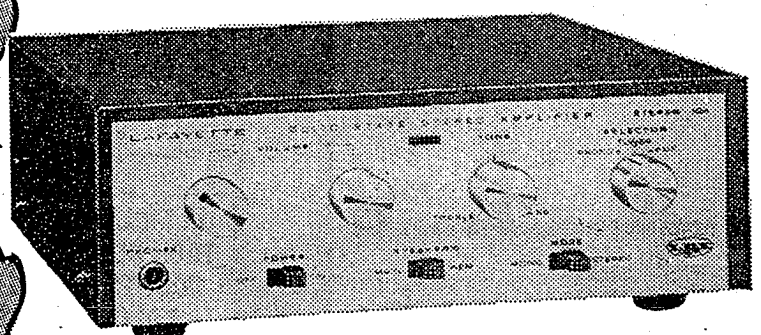

LAFAYETTE RADIO ELECTRONICS

A Complete LAFAYETTE Stereo Phono System

only **79⁹⁵**

Complete System Includes:

- Lafayette Stereo 10A Transistorized Amplifier. Features inputs and outputs for all your stereo needs. With attractive case.*
- Lafayette Model AC50 4-Speed Automatic Turntable. Complete with Stereo Turntable Cartridge and Diamond LP Needle.
- Matching Walnut Base for Record Changer.
- 2 Lafayette Minquette® Mark II 2-Way Speaker Systems. Each Cabinet with a 5x7" Woofer and 2½" Tweeter for exceptionally fine music quality. Oiled walnut finish on all four sides. Only 15½x9½x6"*.†

LAFAYETTE Criterion® Pickering Garrard

50-Watt Stereo Hi-Fi Phono System

Featuring the New Lafayette LA-324 50-Watt Solid-State Stereo Amplifier.

the complete system **139⁹⁵**

You Save 34.15
from individual component prices

Complete System Includes:

- Lafayette LA-324 50-Watt Stereo Amplifier—a distinctively styled, outstanding stereo performer with all the controls required for a first class system. All solid state . . . 18 transistors, 4 diodes, 2 thermistors. Complete with attractive case.*
- Garrard Model 40B 4-Speed Automatic Turntable with Attractive Matching base.*
- Pickering P/ATE-1 Elliptical Diamond Stylus Stereo Cartridge.
- 2 "Criterion 25A" Air-Suspension 2-Way 2-Speaker Systems—Ideal for use anywhere in your home. Features a powerful 8" woofer and a 2½" cone tweeter. 25 watts power handling capacity. Oiled walnut finish. 12½x10½x7"D.*