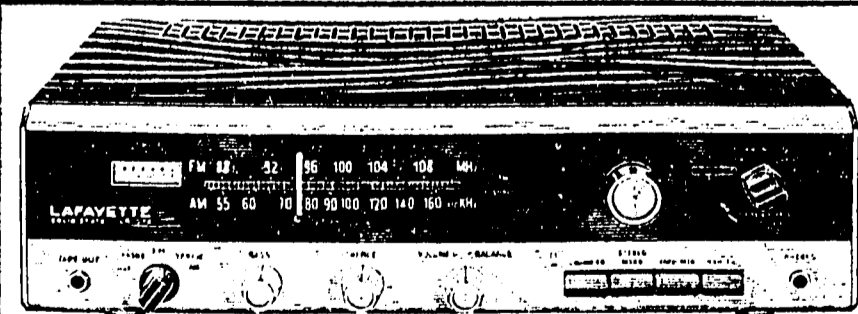

**LAFAYETTE Rectilinear Pickering Garrard
100-Watt AM-FM Stereo Hi-Fi Phono System**

Featuring the Lafayette LR-775 100-Watt† AM-FM Stereo Receiver

the complete system

389⁹⁵

You Save 63.95
from individual component prices