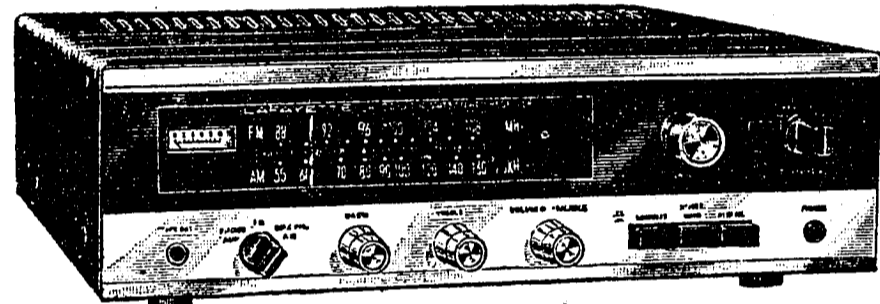

- AFC Eliminates Drift on FM
- Push Button Controls
- Complete With Earphone and Batteries
- 6 Thrilling Bands—AM, FM, Police and 3 Shortwave
- Black Leather Cabinet

**Complete LAFAYETTE RK-75 Solid-State Portable Pushbutton
 Cassette Recorder Package**

Sale! 24⁸⁸
 99-18513*

Save Over 5.00

- 5-Pushbutton Controls Including Cassette Pop-Up
- Automatic Record Level Control
- Ideal for Office or Classroom Work
- Complete with Remote Control Mike with Stand, Carrying Case, Earphone, Blank Cassette, Batteries, Strap.