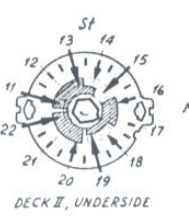

MODE SWITCH NO 2243

FIGURES IN CIRCLES CORRESPOND TO THESE NUMBERS.

FRONT OF RECORDER

CATHODE FOLLOWER - POWER OUTPUT SWITCH NO. 2253

EQUALIZATION SWITCH NO. 1996

STEREO SWITCH NO. 2234

DECK I, UNDERSIDE

DECK II, UNDERSIDE

FRONT OF RECORDER

TANDBERG TAPE RECORDER MODEL 5
DRAWING NO. 2240