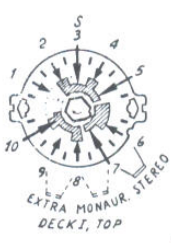

MODE SWITCH NO 2243

FIGURES IN CIRCLES CORRESPOND TO THESE NUMBERS.

FRONT OF RECORDER

CATHODE FOLLOWER - POWER OUTPUT SWITCH NO. 2253

EQUALIZATION SWITCH NO. 1996

STEREO SWITCH NO. 2234

DECK I, UNDERSIDE

DECK II, UNDERSIDE

FRONT OF RECORDER

TANDBERG TAPE RECORDER MODEL 5
DRAWING NO. 2240