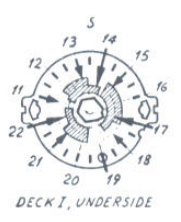

MODE SWITCH NO 2243

FIGURES IN CIRCLES CORRESPOND TO THESE NUMBERS.

FRONT OF RECORDER

CATHODE FOLLOWER - POWER OUTPUT SWITCH NO. 2253

EQUALIZATION SWITCH NO. 1996

STEREO SWITCH NO. 2234

DECK I, UNDERSIDE

DECK II, UNDERSIDE

FRONT OF RECORDER

TANDBERG TAPE RECORDER MODEL 5
DRAWING NO. 2240