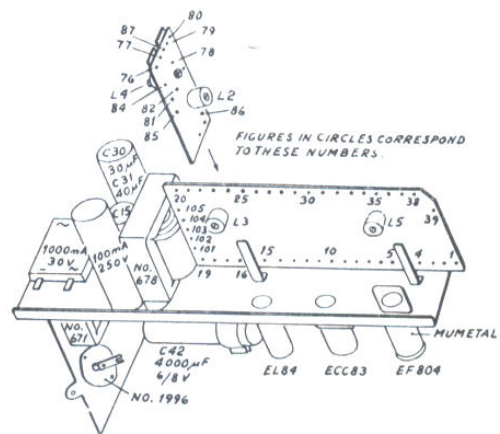

MODE SWITCH NO 2243

FIGURES IN CIRCLES CORRESPOND TO THESE NUMBERS.

FRONT OF RECORDER

CATHODE FOLLOWER - POWER OUTPUT SWITCH NO. 2253

EQUALIZATION SWITCH NO. 1996

STEREO SWITCH NO. 2234

DECK I, UNDERSIDE

DECK II, UNDERSIDE

FRONT OF RECORDER

TANDBERG TAPE RECORDER MODEL 5
DRAWING NO. 2240