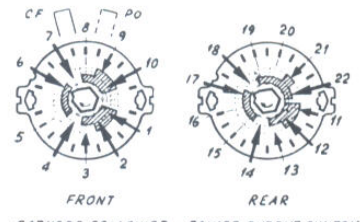

MODE SWITCH NO 2243

FIGURES IN CIRCLES CORRESPOND TO THESE NUMBERS.

FRONT OF RECORDER

CATHODE FOLLOWER - POWER OUTPUT SWITCH NO. 2253

EQUALIZATION SWITCH NO. 1996

STEREO SWITCH NO. 2234

DECK I, UNDERSIDE

DECK II, UNDERSIDE

FRONT OF RECORDER

TANDBERG TAPE RECORDER MODEL 5
DRAWING NO. 2240