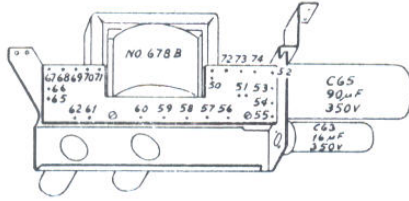

MODE SWITCH NO 2243

FIGURES IN CIRCLES CORRESPOND TO THESE NUMBERS.

FRONT OF RECORDER

CATHODE FOLLOWER - POWER OUTPUT SWITCH NO. 2253

EQUALIZATION SWITCH NO. 1996

STEREO SWITCH NO. 2234

DECK I, UNDERSIDE

DECK II, UNDERSIDE

FRONT OF RECORDER

TANDBERG TAPE RECORDER MODEL 5
DRAWING NO. 2240