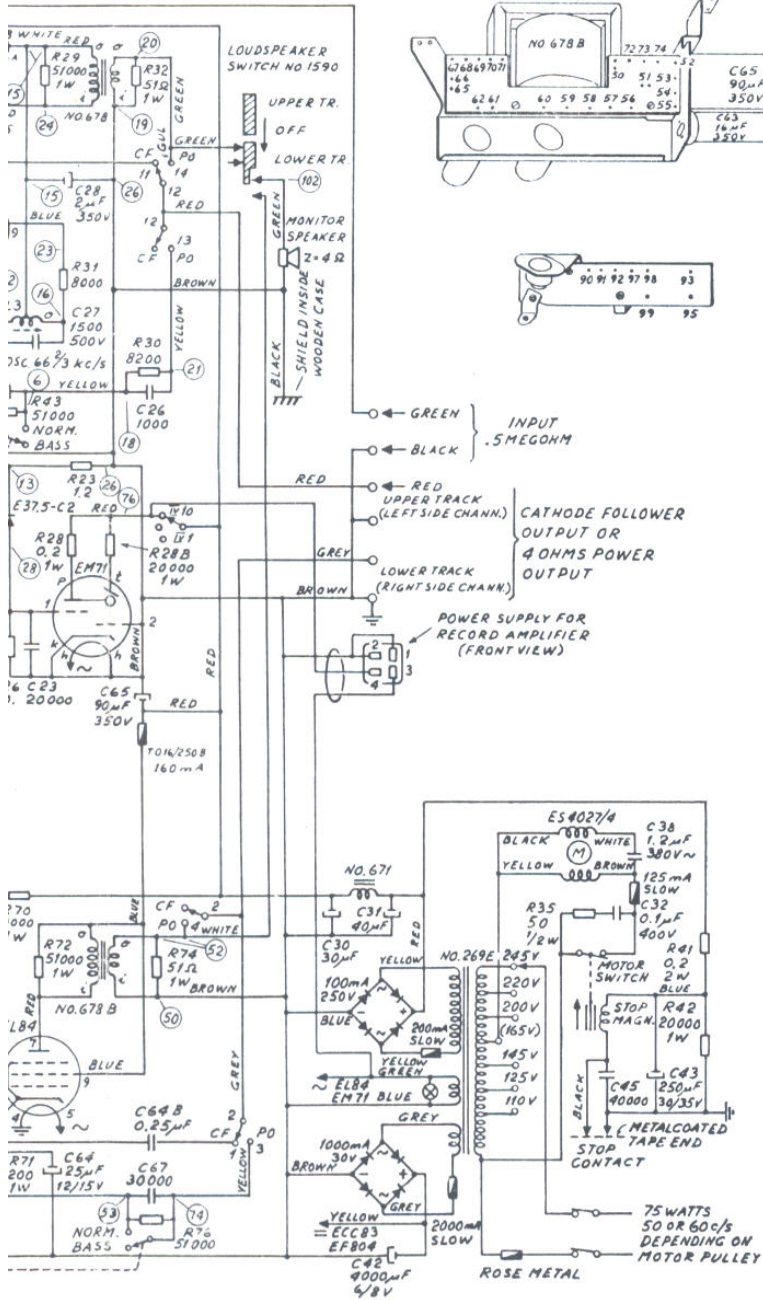

MODE SWITCH NO 2243

FIGURES IN CIRCLES CORRESPOND TO THESE NUMBERS.

FRONT OF RECORDER

CATHODE FOLLOWER - POWER OUTPUT SWITCH NO. 2253

EQUALIZATION SWITCH NO. 1996

STEREO SWITCH NO. 2234

DECK I, UNDERSIDE

DECK II, UNDERSIDE

FRONT OF RECORDER

TANDBERG TAPE RECORDER MODEL 5
DRAWING NO. 2240