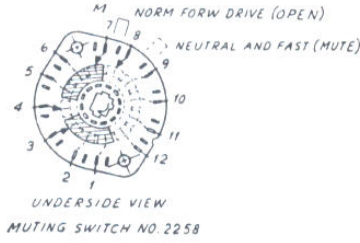

MODE SWITCH NO 2243

FIGURES IN CIRCLES CORRESPOND TO THESE NUMBERS.

FRONT OF RECORDER

CATHODE FOLLOWER - POWER OUTPUT SWITCH NO. 2253

EQUALIZATION SWITCH NO. 1996

STEREO SWITCH NO. 2234

DECK I, UNDERSIDE

DECK II, UNDERSIDE

FRONT OF RECORDER

TANDBERG TAPE RECORDER MODEL 5
DRAWING NO. 2240