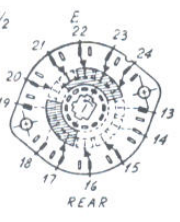

MODE SWITCH NO 2243

FIGURES IN CIRCLES CORRESPOND TO THESE NUMBERS.

FRONT OF RECORDER

CATHODE FOLLOWER - POWER OUTPUT SWITCH NO. 2253

EQUALIZATION SWITCH NO. 1996

STEREO SWITCH NO. 2234

DECK I, UNDERSIDE

DECK II, UNDERSIDE

FRONT OF RECORDER

TANDBERG TAPE RECORDER MODEL 5
DRAWING NO. 2240