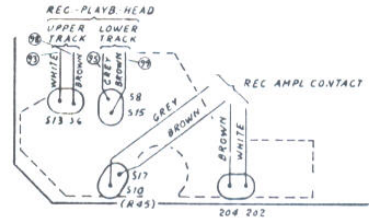

MODE SWITCH NO 2243

FIGURES IN CIRCLES CORRESPOND TO THESE NUMBERS.

FRONT OF RECORDER

CATHODE FOLLOWER - POWER OUTPUT SWITCH NO. 2253

EQUALIZATION SWITCH NO. 1996

STEREO SWITCH NO. 2234

DECK I, UNDERSIDE

DECK II, UNDERSIDE

FRONT OF RECORDER

TANDBERG TAPE RECORDER MODEL 5
DRAWING NO. 2240