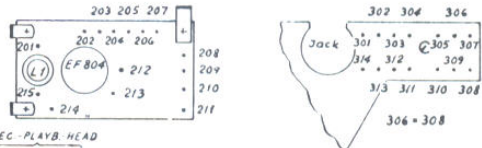

MODE SWITCH NO 2243

FIGURES IN CIRCLES CORRESPOND TO THESE NUMBERS.

FRONT OF RECORDER

CATHODE FOLLOWER - POWER OUTPUT SWITCH NO. 2253

EQUALIZATION SWITCH NO. 1996

STEREO SWITCH NO. 2234

DECK I, UNDERSIDE

DECK II, UNDERSIDE

FRONT OF RECORDER

TANDBERG TAPE RECORDER MODEL 5
DRAWING NO. 2240