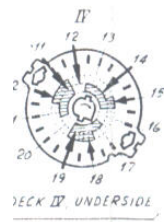

MODE SWITCH NO 2243

FIGURES IN CIRCLES CORRESPOND TO THESE NUMBERS.

FRONT OF RECORDER

CATHODE FOLLOWER - POWER OUTPUT SWITCH NO. 2253

EQUALIZATION SWITCH NO. 1996

STEREO SWITCH NO. 2234

DECK I, UNDERSIDE

DECK II, UNDERSIDE

FRONT OF RECORDER

TANDBERG TAPE RECORDER MODEL 5
DRAWING NO. 2240