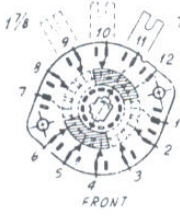

MODE SWITCH NO 2243

FIGURES IN CIRCLES CORRESPOND TO THESE NUMBERS.

FRONT OF RECORDER

CATHODE FOLLOWER - POWER OUTPUT SWITCH NO. 2253

EQUALIZATION SWITCH NO. 1996

STEREO SWITCH NO. 2234

DECK I, UNDERSIDE

DECK II, UNDERSIDE

FRONT OF RECORDER

TANDBERG TAPE RECORDER MODEL 5
DRAWING NO. 2240