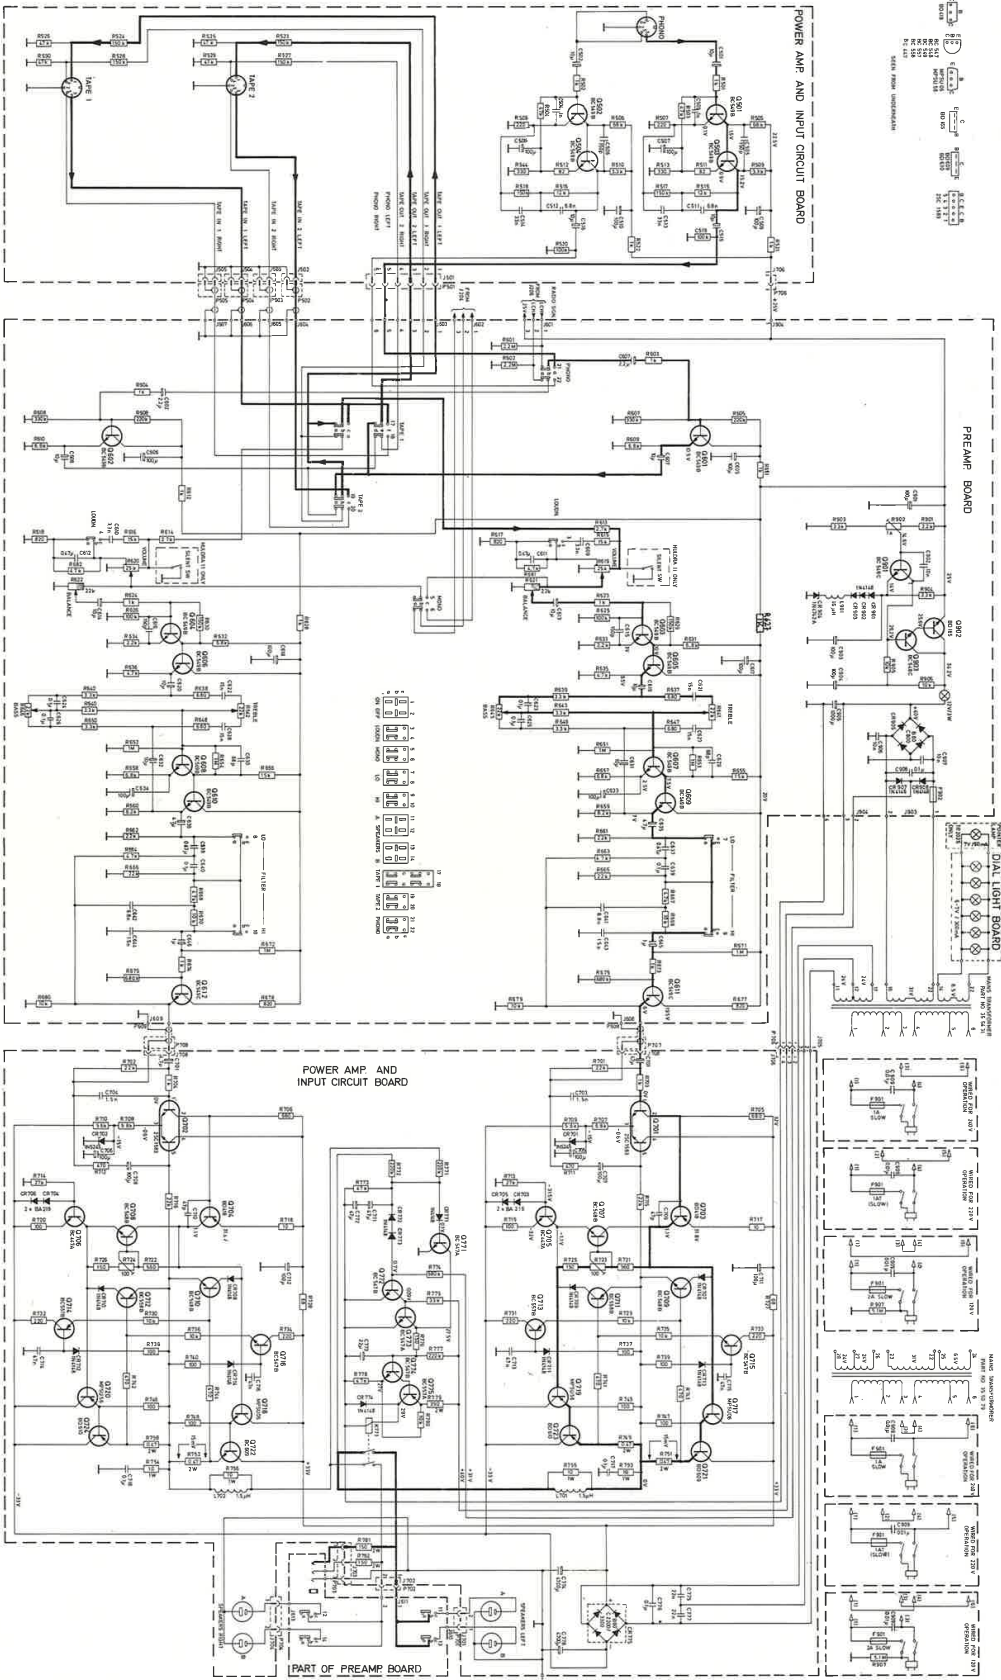

TANDBERG TR 2025

Circuit diagrams

AUDIO FREQ. SECTION NO. 44233.